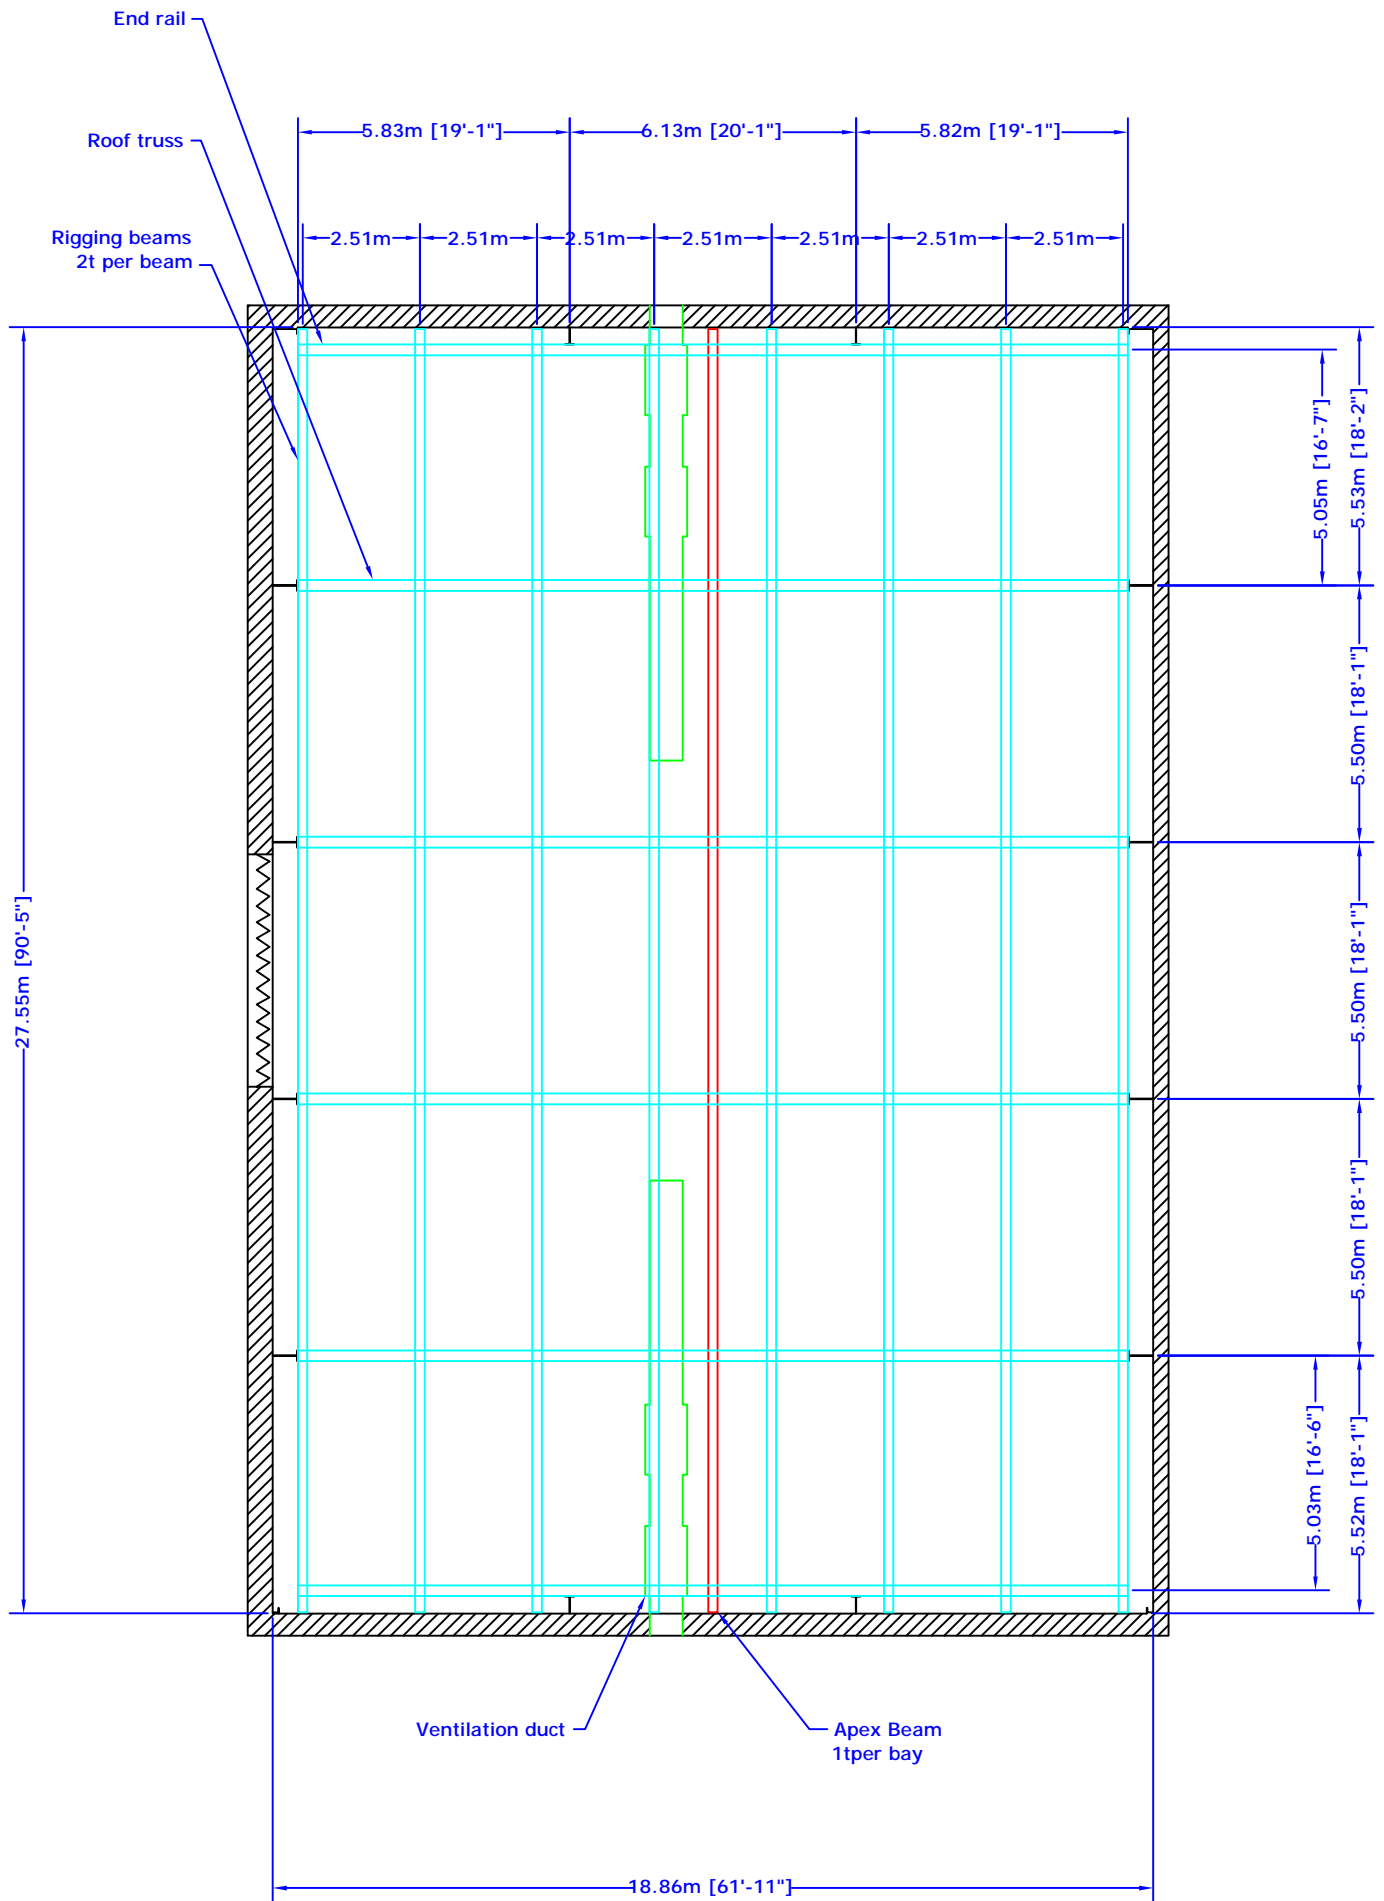

DESIGNED BY: Ronan Willson	DRAWN BY: Tim Williamson	DRAWING NO:	REV NO:	DATE: 1/3/16	SCALE:
www.MillenniumStudios.co.uk		TITLE: 'A' Stage Elevation		 MILLENNIUM STUDIOS TECHNOLOGY PARK, THURLEIGH BEDFORD MK44 0JL TEL: 01234 780 700	
<small>THIS DOCUMENT IS THE PROPERTY OF MILLENNIUM STUDIOS LTD. ITS CONTENTS MUST NOT BE COPIED OR COMMUNICATED TO A THIRD PARTY WITHOUT THE WRITTEN PERMISSION OF THE COMPANY.          © MILLENNIUM STUDIOS LTD 2016</small>					

Height of frame: 8030mm (26'4")  
 Size of cloth: 48.4m x 7.6m (159ft x 25ft)  
 Area of cloth: 369.3m<sup>2</sup> (3975ft<sup>2</sup>)